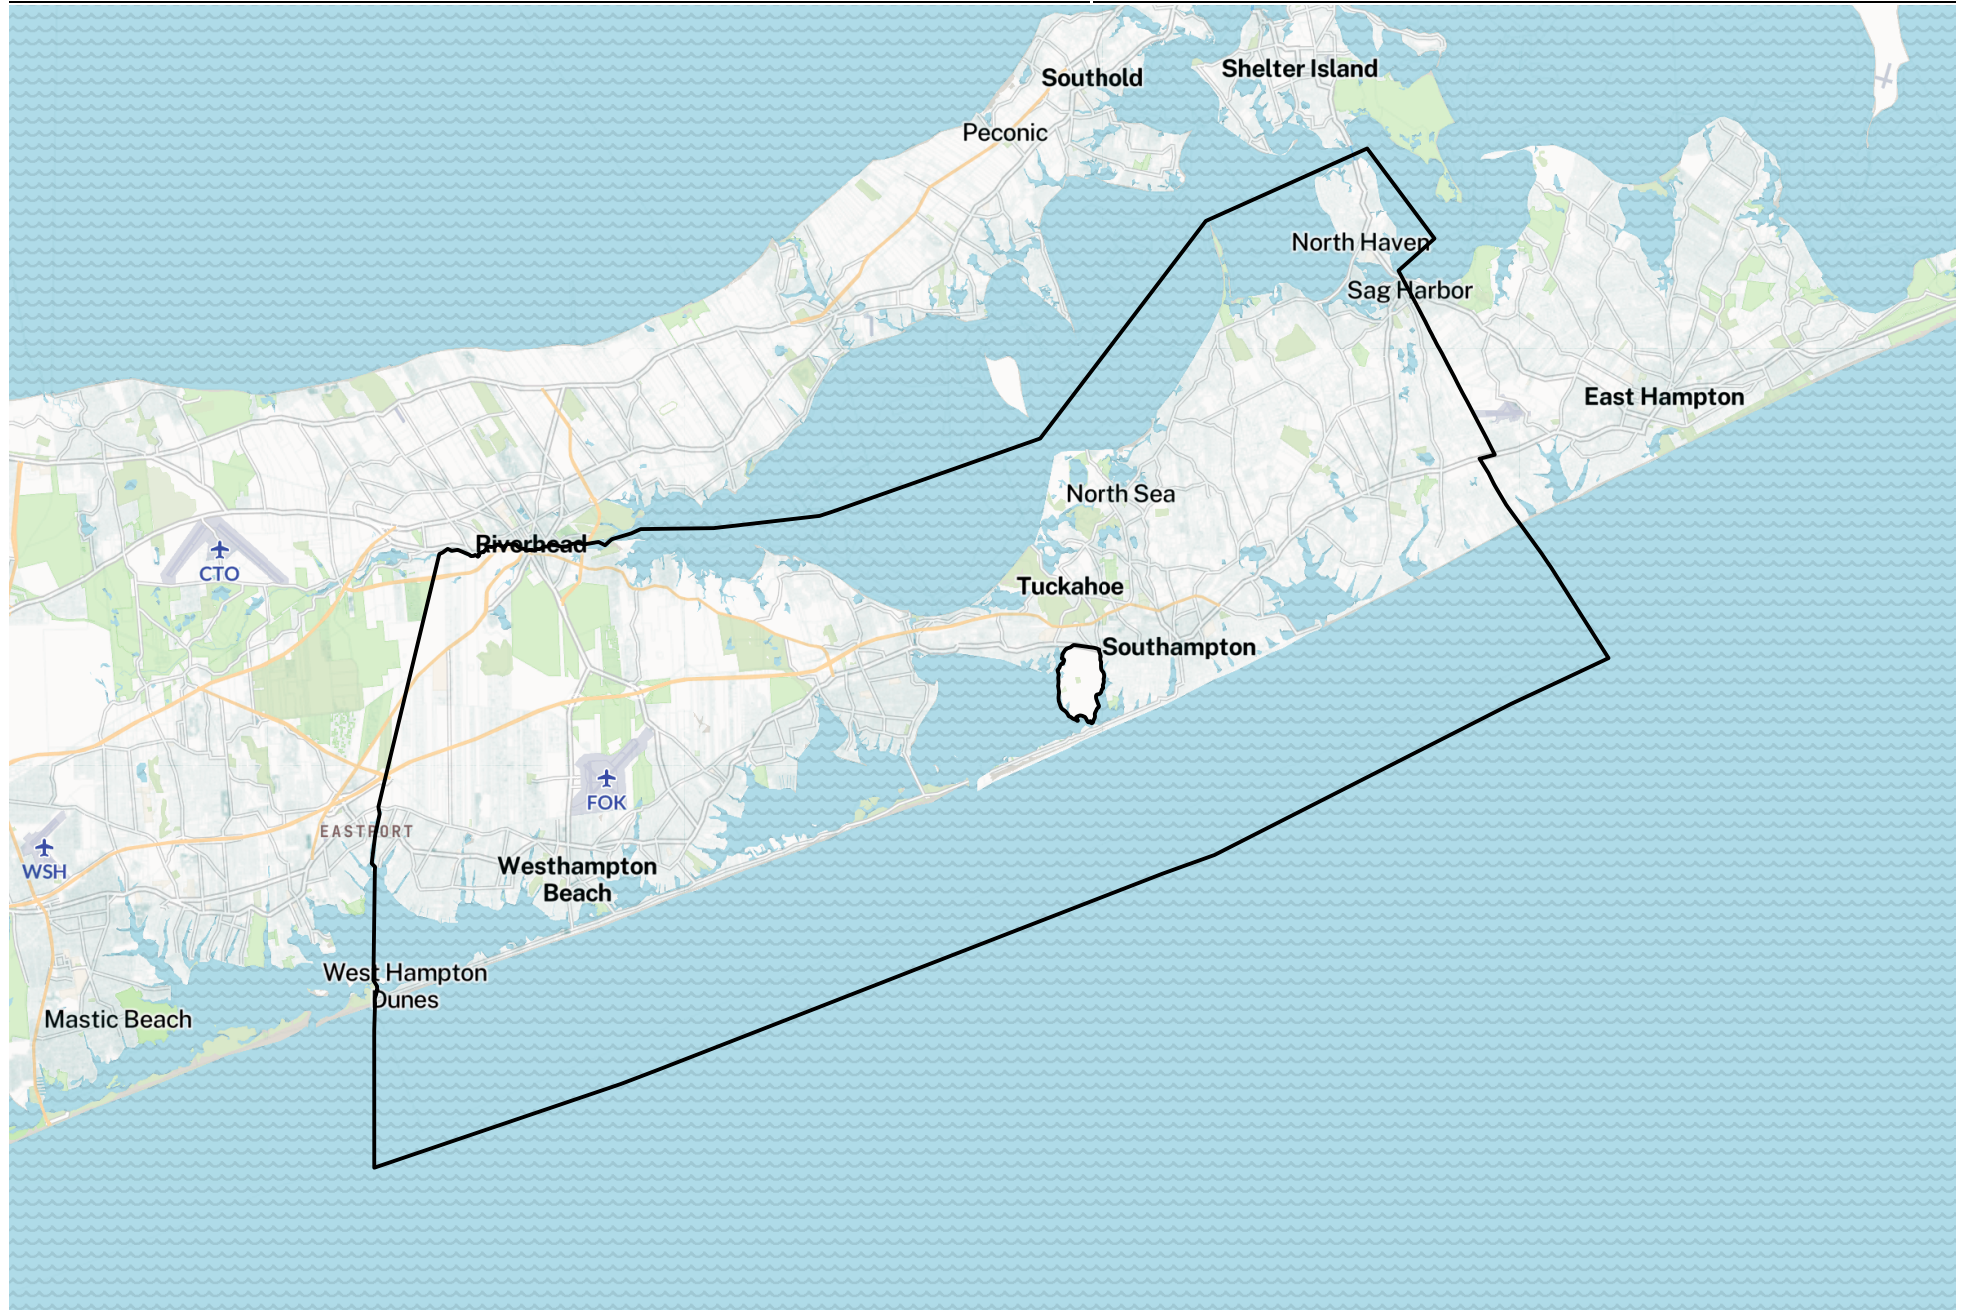

Southampton

<https://app.regrid.com/us/ny/suffolk/southampton>

Regrid

By Loveland Technologies · Jan 14, 2024

Summary

USPS Vacancy Status

Occupied Residential	29205
Vacant Non-Residential	32
Occupied Non-Residential	1134
Unknown Status	20973
Vacant Residential	249

Assorted Stats

Acres	187569.33
Square Miles	293.08
Properties	51593
Different Owners	40293

Top Owners

COUNTY OF SUFFOLK	2632
SOUTHAMPTON TOWN OF	1344
SUFFOLK COUNTY NATURE PRESERVE	580
TOWN OF SOUTHAMPTON	310
STATE OF NEW YORK	197
NATURE CONSERVANCY INC	68
UNKNOWN	65
BROCARD DEVELOPMENT INC	60
NATURE CONSERVANCY	57
DLV QUOGUE OWNER LLC	56
JOINT OWNERSHIP PRIVATE	54
RD PRIVATE	50
DLV PARLATO PARCEL 1LLC	50
UNIT OWNERS	50
VILLAGE OF SOUTHAMPTON	44
DLV PARLATO PARCEL 3 LLC	41
SUFFOLK COUNTY WATER AUTHORITY	41
LITTLE JOSEPH REALTY LLC	41
PECONIC LAND TRUST INC	40
CANAL PROPERTIES LLC	40